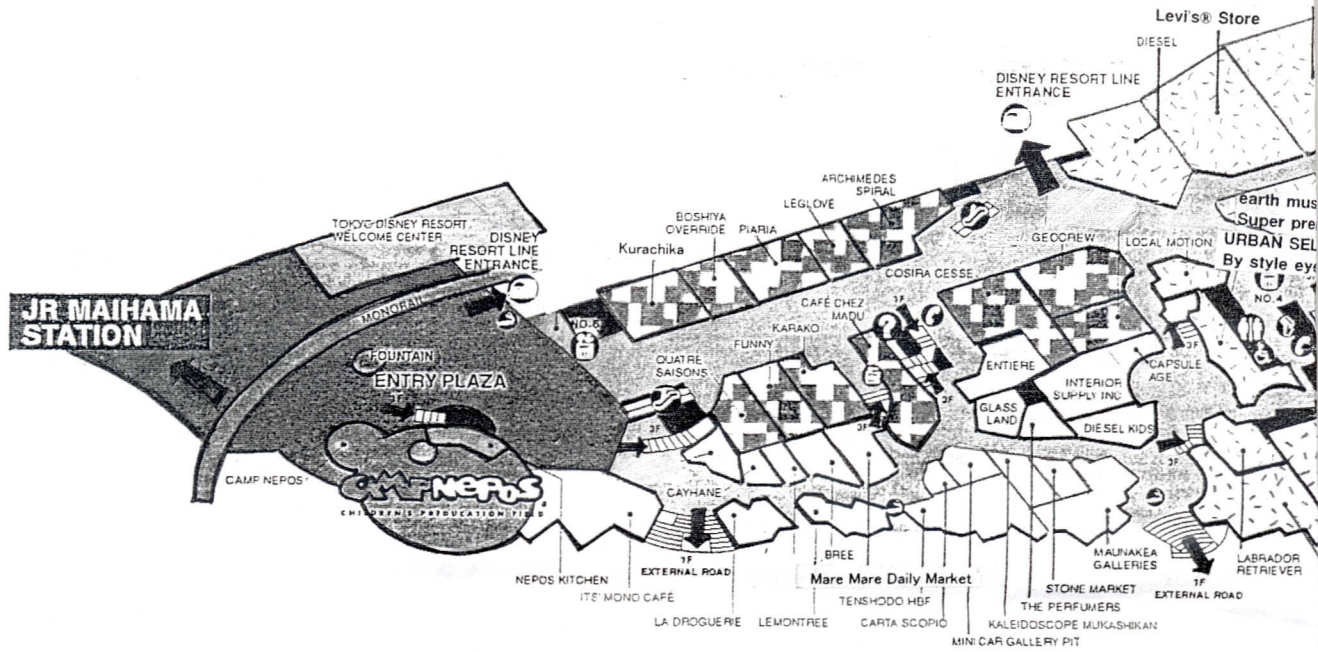

IKSPIARI

2F

TRAIL & TRACK

For shops that complement a lifestyle of sports and leisure, visit Trail & Track.

TRADERS' PASSAGE

A wide variety of accessories and sundries can be found in Traders' Passage.

MUSEUM LANE

Discover unique collector's items and handicraft on Museum Lane.

B'WAY

The latest in street fashion and accessories are

1F

GARDEN SITE

Inspired by nature and facing a garden, Garden Site is known for its health-and-beauty shops.

THE COURTYARD

A food court selling world cuisine, a specialty supermarket and a bookstore are located in this market area with an international theme.

THEATER FRONT

Theater Front is the place for entertainment, featuring AMC Ikspiari 16, a cinema complex, and themed restaurants.

3F

GRACIOUS SQUARE

Sophisticated customers will encounter favorite brand-name stores and restaurants in Gracious Square.

			
ELEVATOR	ESCALATOR	RAMP	SMOKING AREA
			
RESTROOMS	NURSERY	TELEPHONE	COIN LOCKER
			
INFORMATION	ATM	DISNEY RESORT LINE	BARRIER-FREE RESTROOM