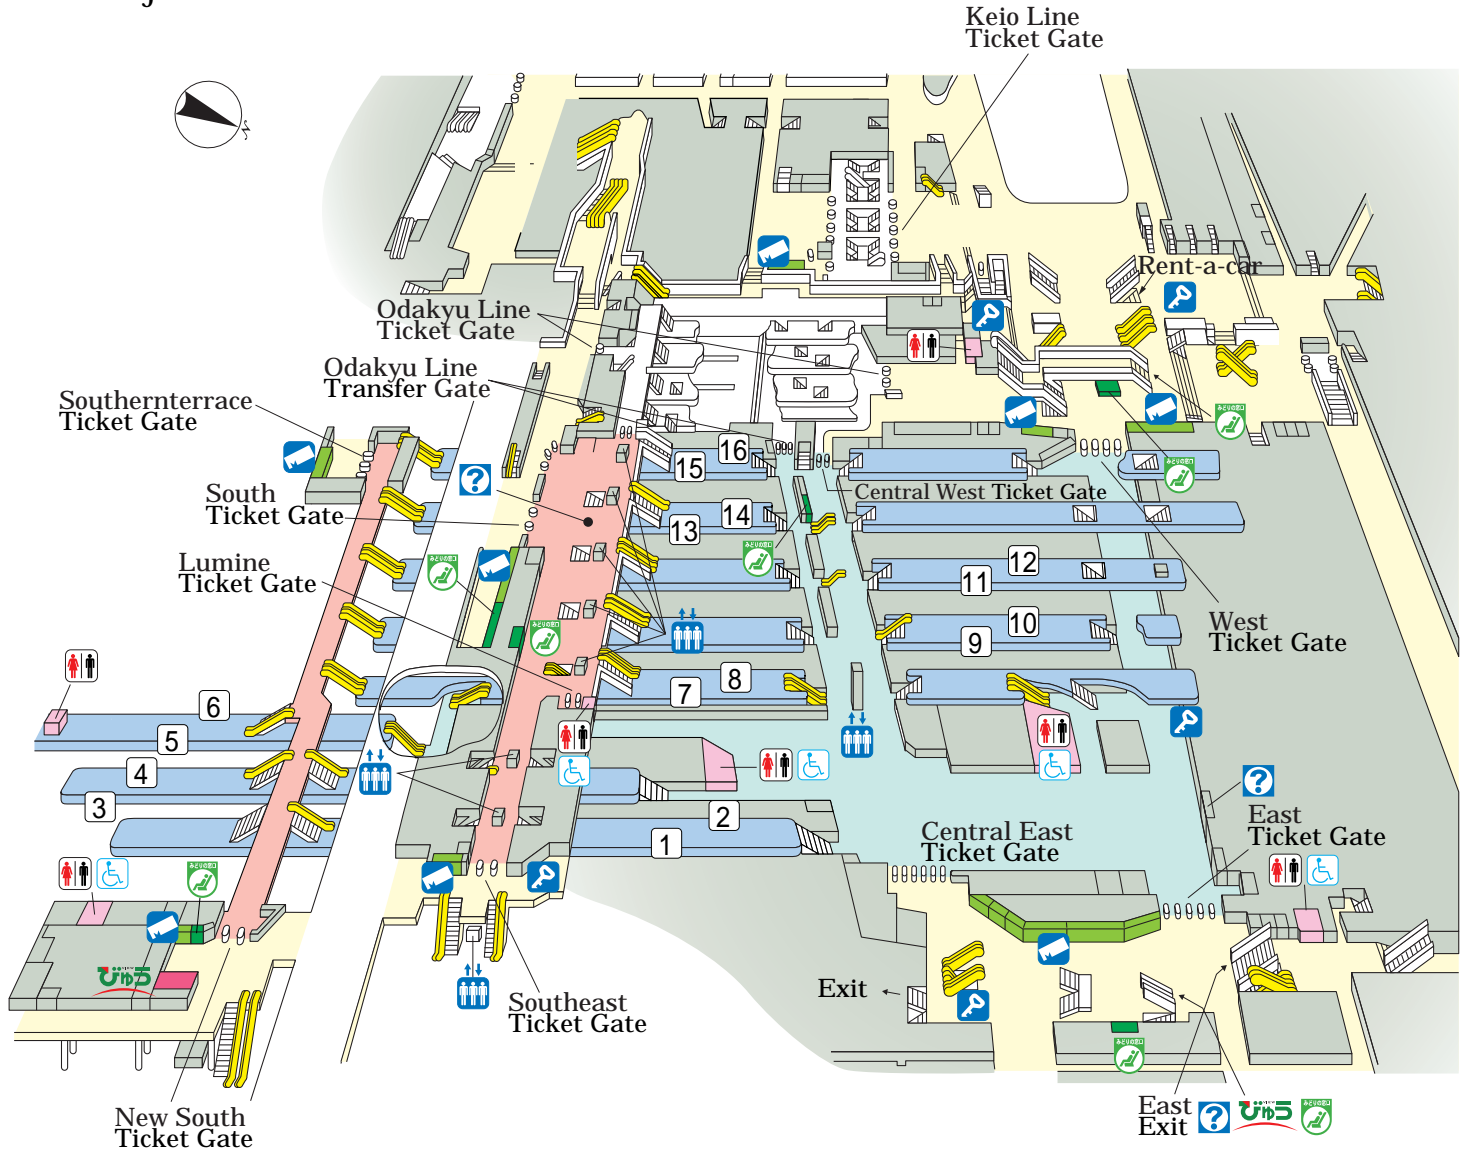

Shinjuku Station

©KOTSUSHINBUNSHA

< as of January 2008 >

Transfer Information

- ① ~ ④ Saikyo Line, Shonan-Shinjuku Line for Tokaido, Yokosuka, Tohoku (Utsunomiya), Takasaki
- ③ ~ ⑥ "Narita Express" for Narita Airport
- ⑦ Chuo Line
- ⑧ Chuo Line for Tokyo (Rapid-service Train)
- ⑨ ⑩ Chuo Line (Limited Express for Kofu, Matsumoto)
- ⑪ Chuo Line
- ⑫ Chuo Line for Takao (Rapid-service Train)
- ⑬ Chuo Line, Sobu Line for Ochanomizu, Chiba (Local Train)
- ⑭ Yamanote Line Inner Tracks for Shibuya, Shinagawa
- ⑮ Yamanote Line Outer Tracks for Ikebukuro, Ueno
- ⑯ Chuo Line, Sobu Line for Mitaka (Local Train)

	JR Reservation Ticket Offices ("Midori-no-madoguchi")		View Plaza		Ticket Vending Machines		a coin-operated locker		Ticket Gate		
	Restroom		Facility for the Handicapped		Elevator		Information Center		Escalator		1 Track (Platform)